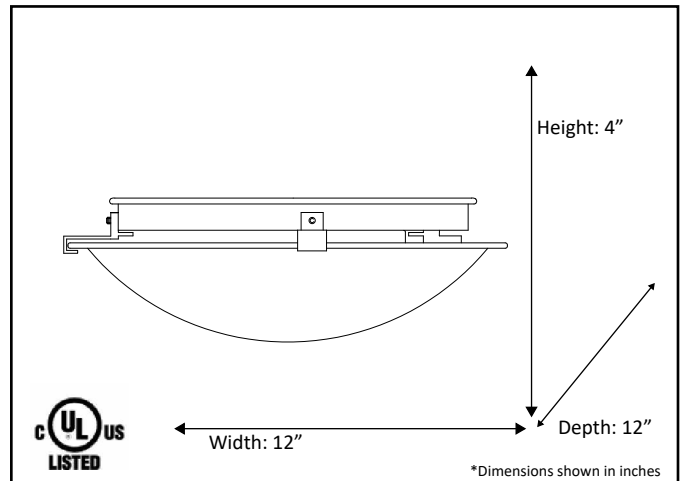

*Lamps not included

Available Finishes		Glass Finishes	
	WH: White		WH: White
	CH: Chrome		TS: Tea Stained
	BN: Brushed Nickel		WTR: Clear Water Glass
	MB: Matte Black		SD: Clear Seeded Glass
	RB: Rubbed Bronze	*Some finish and glass options are special order only.